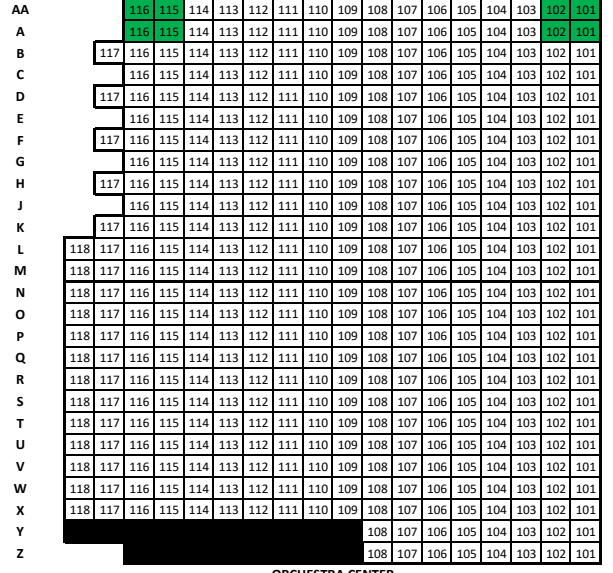

**STAGE**

**Wheelchair & Companion Seats**  
**Obstructed View**  
 Loge AA begins at row K

**GOLD LEFT**

**GOLD CENTER**

**GOLD RIGHT**

**EXIT 21**      **EXIT 1A**      **EXIT 1B**      **EXIT 1C**      **EXIT 1D**