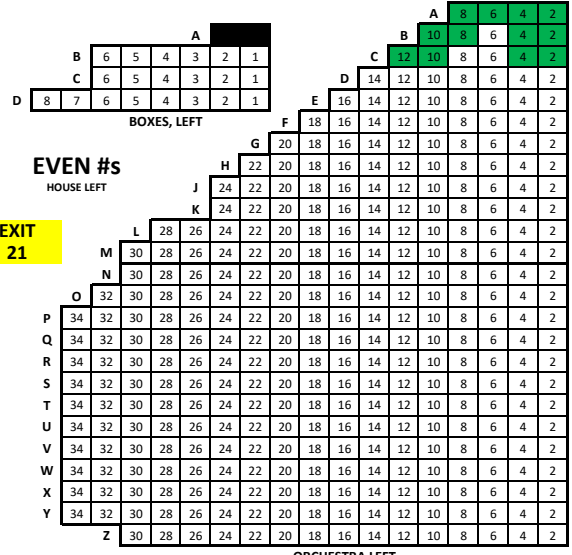

**STAGE**

**Wheelchair & Companion Seats**  
**Obstructed View**  
 Loge AA begins at row K

**GOLD LEFT**

**GOLD CENTER**

**GOLD RIGHT**

**EXIT 21**      **EXIT 1A**      **EXIT 1B**      **EXIT 1C**      **EXIT 1D**

**BALCONY**

**SPOT BOOTH**