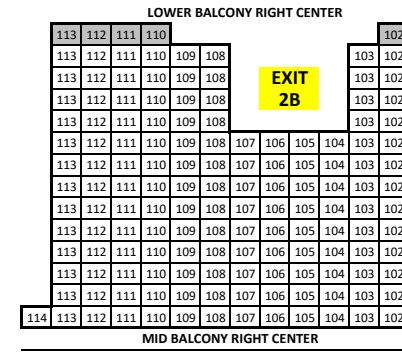

**STAGE**

**Wheelchair & Companion Seats**  
**Obstructed View**  
 Loge AA begins at row K

**GOLD LEFT**

**GOLD CENTER**

**GOLD RIGHT**

**EXIT 21**      **EXIT 1A**      **EXIT 1B**      **EXIT 1C**      **EXIT 1D**

**BALCONY**

**SPOT BOOTH**