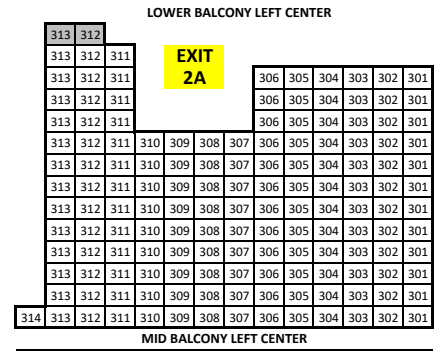

**STAGE**

**Wheelchair & Companion Seats**  
**Obstructed View**  
 Loge AA begins at row K

**GOLD LEFT**

**GOLD CENTER**

**GOLD RIGHT**

**EXIT 21**      **EXIT 1A**      **EXIT 1B**      **EXIT 1C**      **EXIT 1D**