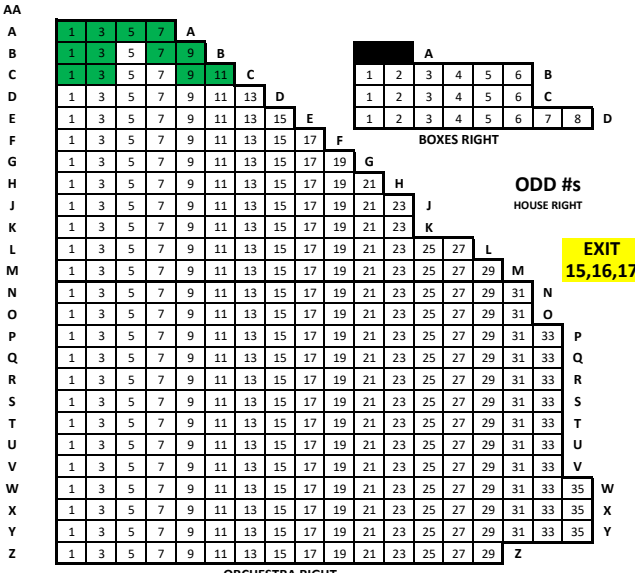

**STAGE**

**Wheelchair & Companion Seats**  
**Obstructed View**  
 Loge AA begins at row K

**GOLD LEFT**

**GOLD CENTER**

**GOLD RIGHT**

**EXIT 21**      **EXIT 1A**      **EXIT 1B**      **EXIT 1C**      **EXIT 1D**

**BALCONY**

**SPOT BOOTH**