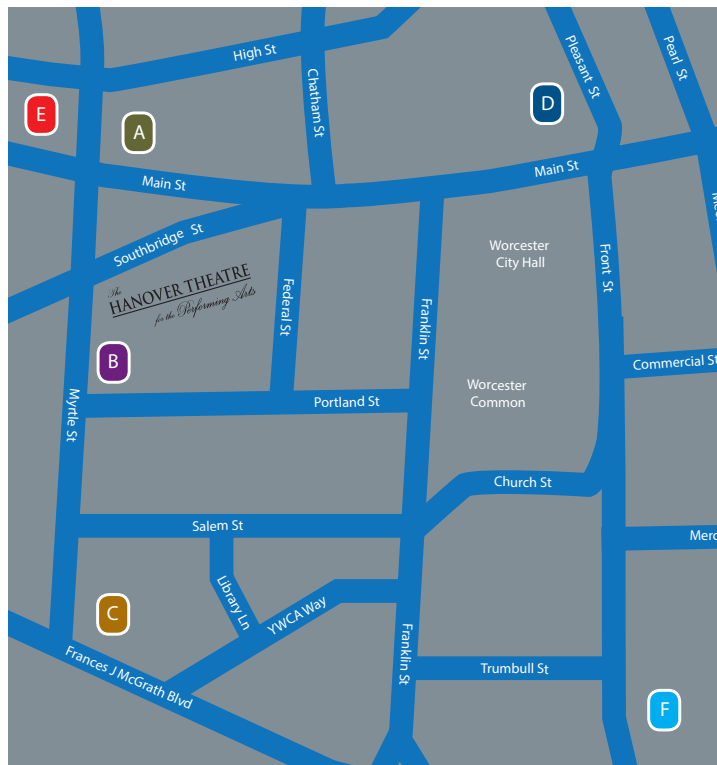

## Easy Affordable Parking

- A Federal Plaza Garage** access via Main St. or High St.
- B Surface & FSS Parking Lot** enter from Myrtle St.
- C Worcester Library Parking Lot** enter from Salem St.
- D Worcester Plaza Garage** located at 40 Pleasant St.
- E Franklin Sq. Parking Garage** located at 27 Austin St.
- F Worcester Common Garage** located at 3 Eaton Place

## Directions from the Massachusetts Turnpike (I-90)

Head west on I-90/Mass Pike. Take Exit 10A to Rte 146 North to I-290 East. Take I-290 East to Exit 16 for Central Street toward Worcester/Downtown. Merge onto Mulberry Street. Make a left on East Central Street then make a left at Main Street. Follow Main Street through six sets of lights. The Hanover Theatre and Federal Square will be on the left. The primary parking garage, the Federal Plaza Garage, is located on the right, directly across from the theatre at 570 Main Street. Park and walk across the street to the theatre.

## Directions from I-95 (Rhode Island and all points south)

Take I-95 North to I-90/Mass Pike. Head west to Exit 10A. Take Route 146 North to I-290 East. Take I-290 East to Exit 16 for Central Street toward Worcester/Downtown. Merge onto Mulberry Street. Make a left on East Central Street. Make a left at Main Street. Follow Main Street through six sets of lights. The Hanover Theatre and Federal Square will be on the left. The primary parking garage, the Federal Plaza Garage, is located on the right, directly across from the theatre at 570 Main Street. Park and walk across the street to the theatre.

## Directions from I-290 East

Take Exit 16 to downtown Worcester. Turn left on to MLK Blvd. Turn left on to Main St. Follow Main St. through five sets of lights. The Hanover Theatre is on the left.